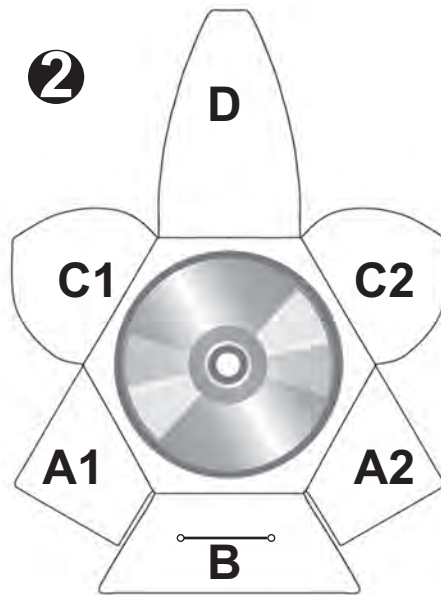

Design Corporation

CD/DVD Envelope Folder® Instructions

Place your folder circle side up

Place CD or DVD inside the circle

Fold in sides A1 and A2

Fold up side B

Fold in sides C1 and C2

As you fold down side D, slide the end into the slit on side B