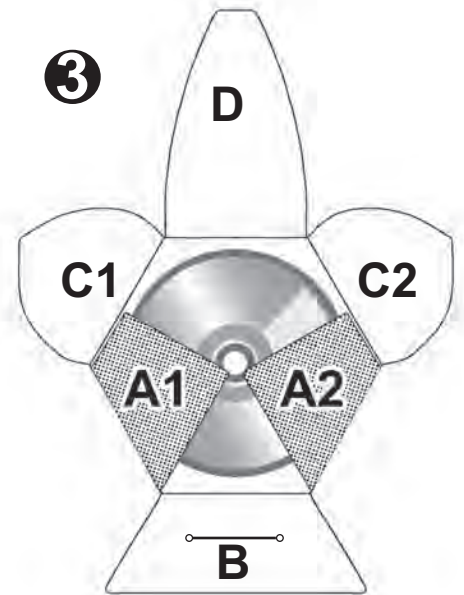

Design Corporation

CD/DVD Envelope Folder® Instructions

Place your folder circle side up

Place CD or DVD inside the circle

Fold in sides A1 and A2

Fold up side B

Fold in sides C1 and C2

As you fold down side D, slide the end into the slit on side B